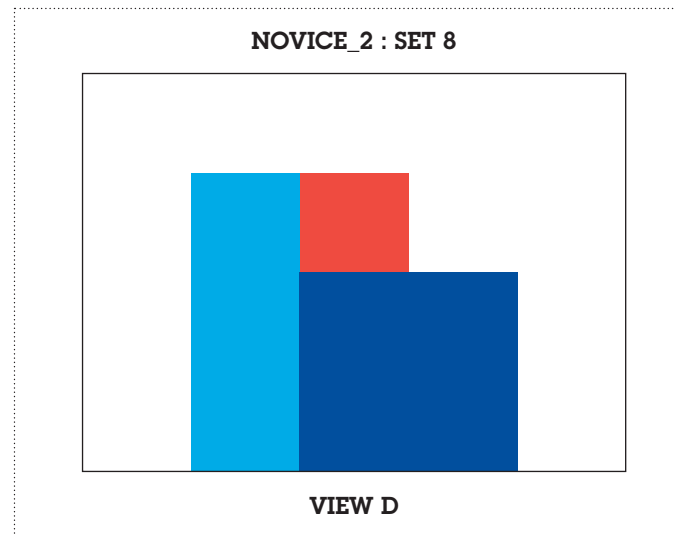

Remember to set the paper size for A4, landscape and your artwork to 100% and not fit-to-page.

Cut out along the outer line, indicated with the scissor icon.

NOVICE_2 : SET 8

Print the selected set, along with background artwork (page 01), in double sided format, short edge (left), on 200gsm - 300gsm paper.

Remember to set the paper size for A4, landscape and your artwork to 100% and not fit-to-page.

Cut out along the outer line, indicated with the scissor icon.

NOVICE_2 : SET 9

Print the selected set, along with background artwork (page 01), in double sided format, short edge (left), on 200gsm - 300gsm paper.