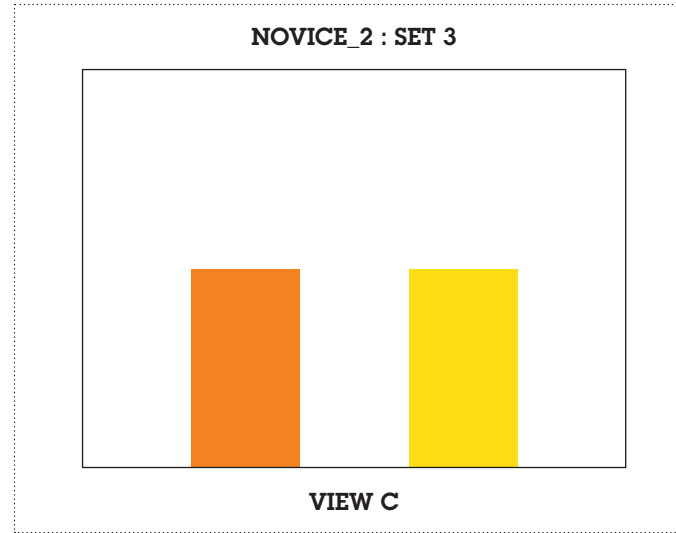

NOVICE_2 : SET 3

Print the selected set, along with background artwork (page 01), in double sided format, short edge (left), on 200gsm - 300gsm paper.

Remember to set the paper size for A4, landscape and your artwork to 100% and not fit-to-page.

Cut out along the outer line, indicated with the scissor icon.