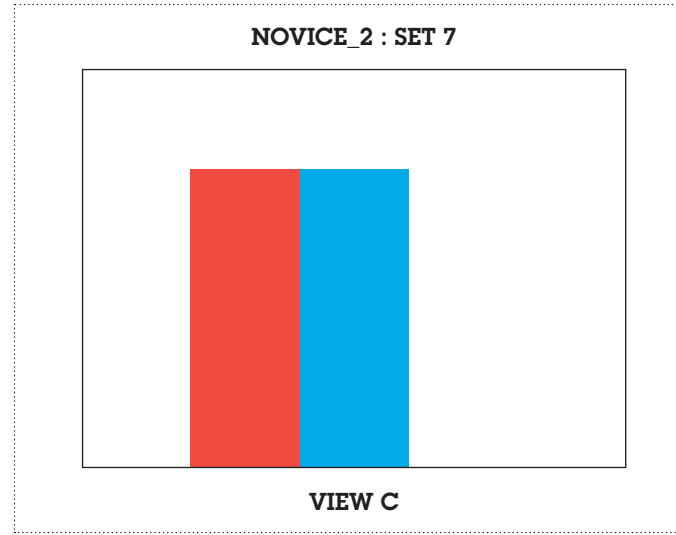

NOVICE_2 : SET 7

Print the selected set, along with background artwork (page 01), in double sided format, short edge (left), on 200gsm - 300gsm paper.

Remember to set the paper size for A4, landscape and your artwork to 100% and not fit-to-page.

Cut out along the outer line, indicated with the scissor icon.