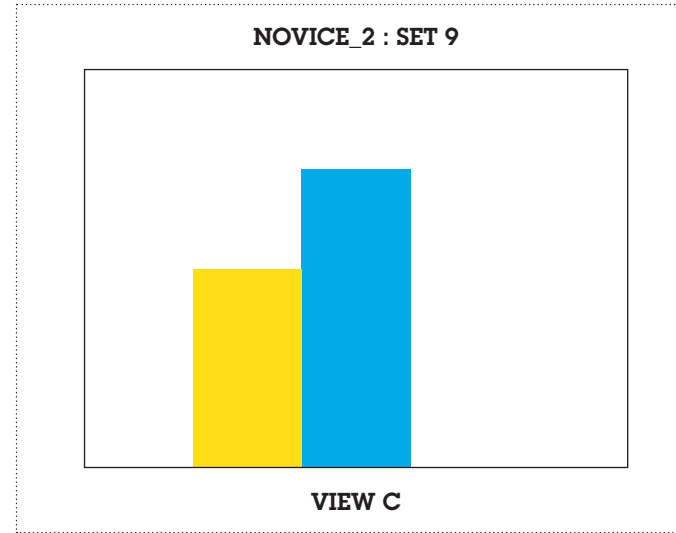

NOVICE_2 : SET 9

Print the selected set, along with background artwork (page 01), in double sided format, short edge (left), on 200gsm - 300gsm paper.

Remember to set the paper size for A4, landscape and your artwork to 100% and not fit-to-page.

Cut out along the outer line, indicated with the scissor icon.