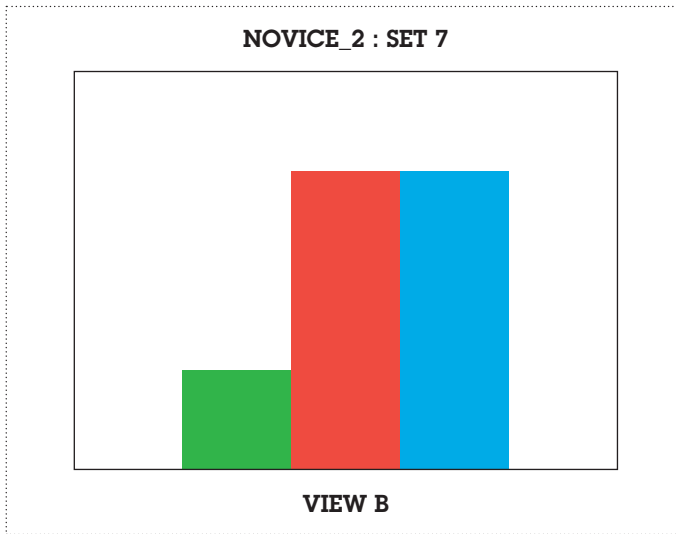

NOVICE_2 : SET 7

Print the selected set, along with background artwork (page 01), in double sided format, short edge (left), on 200gsm - 300gsm paper.

Remember to set the paper size for A4, landscape and your artwork to 100% and not fit-to-page.

Cut out along the outer line, indicated with the scissor icon.