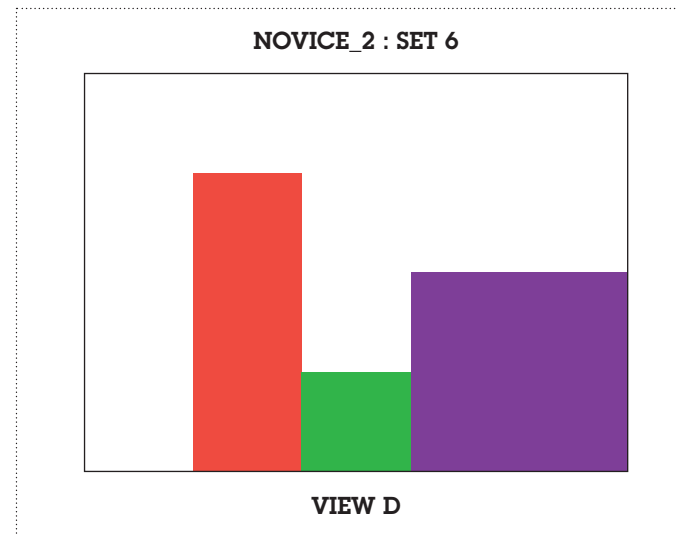

Remember to set the paper size for A4, landscape and your artwork to 100% and not fit-to-page.

Cut out along the outer line, indicated with the scissor icon.

NOVICE_2 : SET 5

Print the selected set, along with background artwork (page 01), in double sided format, short edge (left), on 200gsm - 300gsm paper.

Remember to set the paper size for A4, landscape and your artwork to 100% and not fit-to-page.

Cut out along the outer line, indicated with the scissor icon.

NOVICE_2 : SET 6

Print the selected set, along with background artwork (page 01), in double sided format, short edge (left), on 200gsm - 300gsm paper.

Remember to set the paper size for A4, landscape and your artwork to 100% and not fit-to-page.

Cut out along the outer line, indicated with the scissor icon.

NOVICE_2 : SET 7

Print the selected set, along with background artwork (page 01), in double sided format, short edge (left), on 200gsm - 300gsm paper.