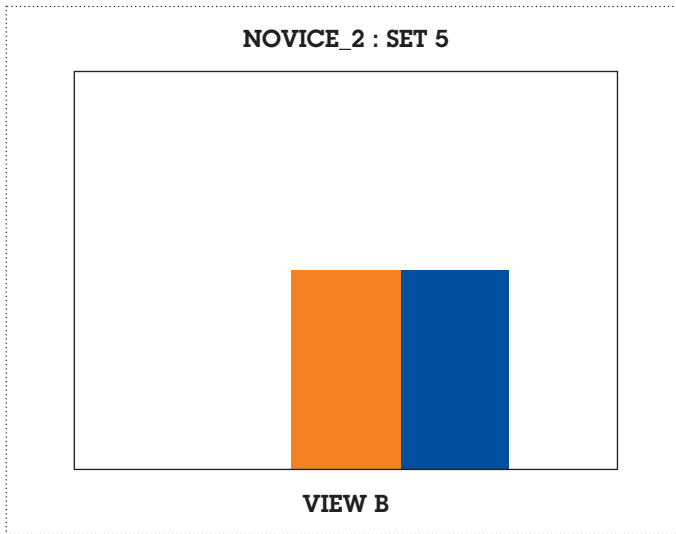

NOVICE_2 : SET 5

Print the selected set, along with background artwork (page 01), in double sided format, short edge (left), on 200gsm - 300gsm paper.

Remember to set the paper size for A4, landscape and your artwork to 100% and not fit-to-page.

Cut out along the outer line, indicated with the scissor icon.