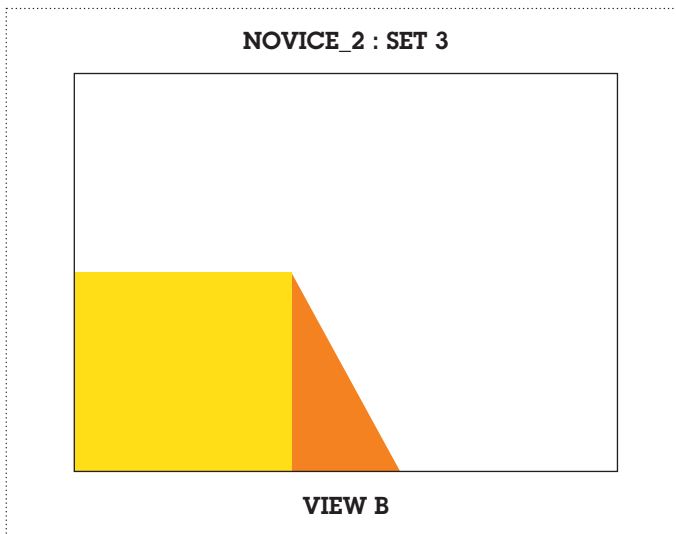

Cut out along the outer line, indicated with the scissor icon.

NOVICE_2 : SET 2

Print the selected set, along with background artwork (page 01), in double sided format, short edge (left), on 200gsm - 300gsm paper.

Remember to set the paper size for A4, landscape and your artwork to 100% and not fit-to-page.

Cut out along the outer line, indicated with the scissor icon.

NOVICE_2 : SET 3

Print the selected set, along with background artwork (page 01), in double sided format, short edge (left), on 200gsm - 300gsm paper.

Remember to set the paper size for A4, landscape and your artwork to 100% and not fit-to-page.

Cut out along the outer line, indicated with the scissor icon.

NOVICE_2 : SET 4

Print the selected set, along with background artwork (page 01), in double sided format, short edge (left), on 200gsm - 300gsm paper.