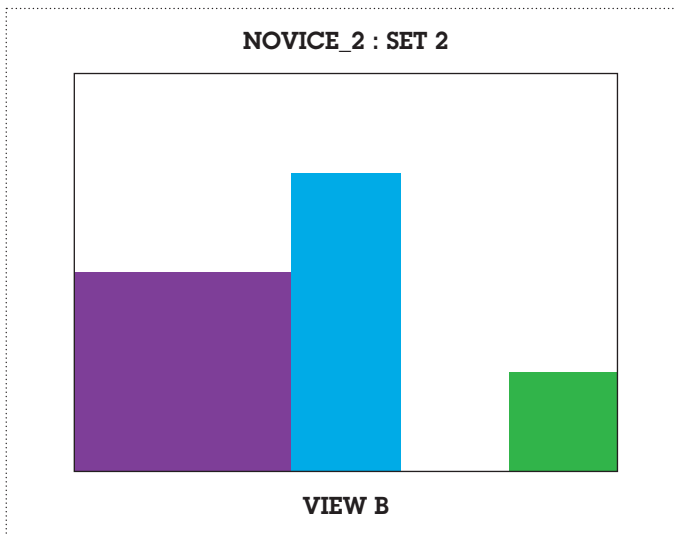

**NOVICE SETS:
V2**

NOVICE_2 : SET 1

Print the selected set, along with background artwork (page 01), in double sided format, short edge (left), on 200gsm - 300gsm paper.

Remember to set the paper size for A4, landscape and your artwork to 100% and not fit-to-page.

Cut out along the outer line, indicated with the scissor icon.

NOVICE_2 : SET 2

Print the selected set, along with background artwork (page 01), in double sided format, short edge (left), on 200gsm - 300gsm paper.

Remember to set the paper size for A4, landscape and your artwork to 100% and not fit-to-page.

Cut out along the outer line, indicated with the scissor icon.

NOVICE_2 : SET 3

Print the selected set, along with background artwork (page 01), in double sided format, short edge (left), on 200gsm - 300gsm paper.