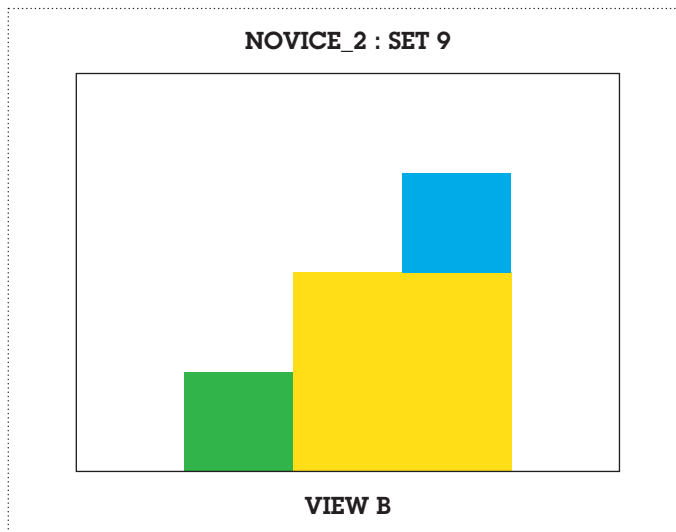

Remember to set the paper size for A4, landscape and your artwork to 100% and not fit-to-page.

Cut out along the outer line, indicated with the scissor icon.

NOVICE_2 : SET 9

Print the selected set, along with background artwork (page 01), in double sided format, short edge (left), on 200gsm - 300gsm paper.

Remember to set the paper size for A4, landscape and your artwork to 100% and not fit-to-page.

Cut out along the outer line, indicated with the scissor icon.

NOVICE_2 : SET 10

Print the selected set, along with background artwork (page 01), in double sided format, short edge (left), on 200gsm - 300gsm paper.