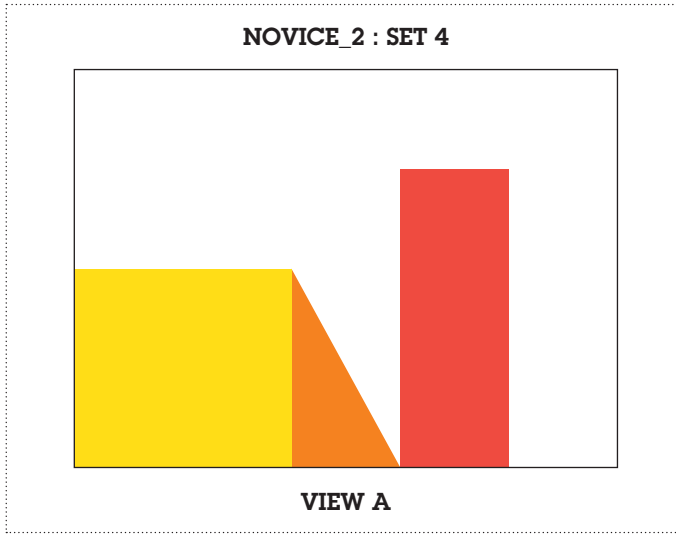

Remember to set the paper size for A4, landscape and your artwork to 100% and not fit-to-page.

Cut out along the outer line, indicated with the scissor icon.

NOVICE_2 : SET 4

Print the selected set, along with background artwork (page 01), in double sided format, short edge (left), on 200gsm - 300gsm paper.

Remember to set the paper size for A4, landscape and your artwork to 100% and not fit-to-page.

Cut out along the outer line, indicated with the scissor icon.

NOVICE_2 : SET 5

Print the selected set, along with background artwork (page 01), in double sided format, short edge (left), on 200gsm - 300gsm paper.