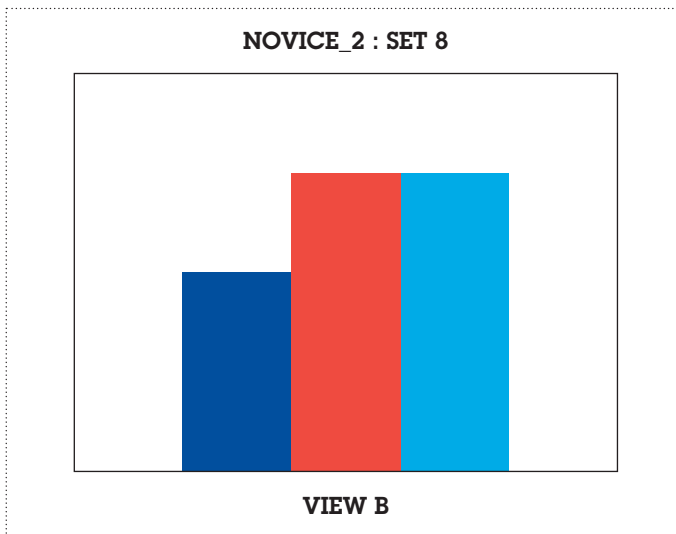

NOVICE_2 : SET 8

Print the selected set, along with background artwork (page 01), in double sided format, short edge (left), on 200gsm - 300gsm paper.

Remember to set the paper size for A4, landscape and your artwork to 100% and not fit-to-page.

Cut out along the outer line, indicated with the scissor icon.