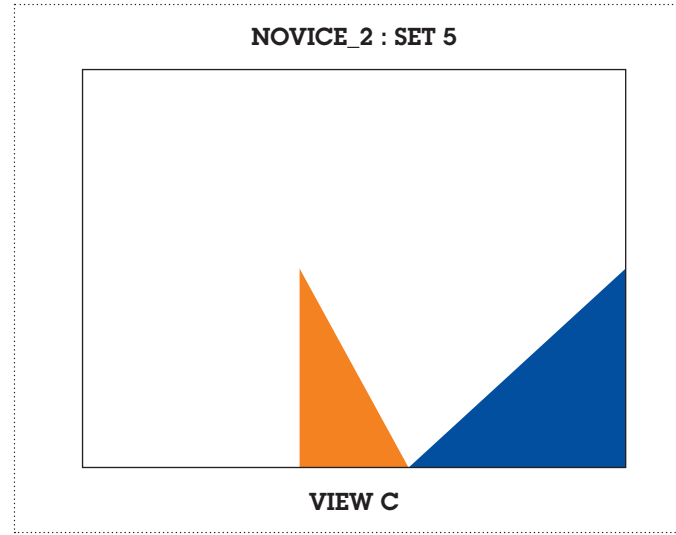

NOVICE_2 : SET 5

Print the selected set, along with background artwork (page 01), in double sided format, short edge (left), on 200gsm - 300gsm paper.

Remember to set the paper size for A4, landscape and your artwork to 100% and not fit-to-page.

Cut out along the outer line, indicated with the scissor icon.