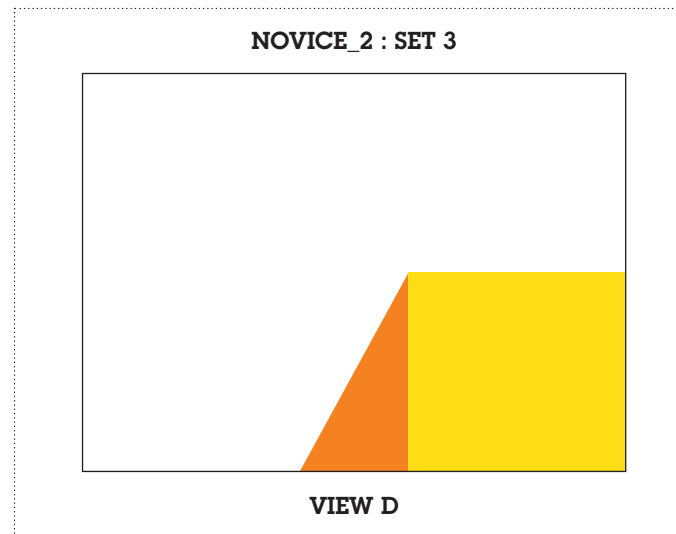

**NOVICE SETS:
V2**

NOVICE_2 : SET 1

Print the selected set, along with background artwork (page 01), in double sided format, short edge (left), on 200gsm - 300gsm paper.

Remember to set the paper size for A4, landscape and your artwork to 100% and not fit-to-page.

Cut out along the outer line, indicated with the scissor icon.

NOVICE_2 : SET 2

Print the selected set, along with background artwork (page 01), in double sided format, short edge (left), on 200gsm - 300gsm paper.

Remember to set the paper size for A4, landscape and your artwork to 100% and not fit-to-page.

Cut out along the outer line, indicated with the scissor icon.

NOVICE_2 : SET 3

Print the selected set, along with background artwork (page 01), in double sided format, short edge (left), on 200gsm - 300gsm paper.

Remember to set the paper size for A4, landscape and your artwork to 100% and not fit-to-page.

Cut out along the outer line, indicated with the scissor icon.

NOVICE_2 : SET 4

Print the selected set, along with background artwork (page 01), in double sided format, short edge (left), on 200gsm - 300gsm paper.