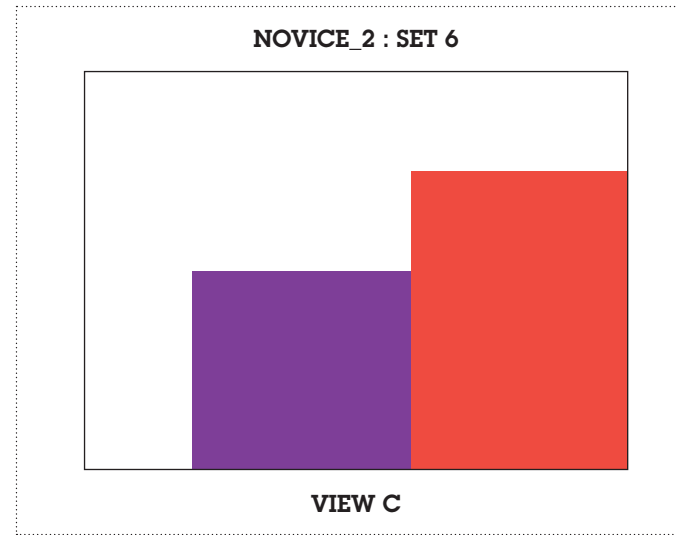

NOVICE_2 : SET 6

Print the selected set, along with background artwork (page 01), in double sided format, short edge (left), on 200gsm - 300gsm paper.

Remember to set the paper size for A4, landscape and your artwork to 100% and not fit-to-page.

Cut out along the outer line, indicated with the scissor icon.