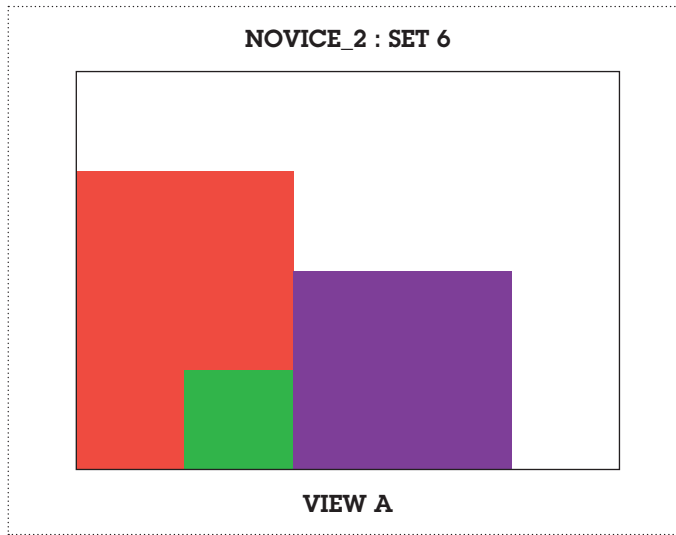

Remember to set the paper size for A4, landscape and your artwork to 100% and not fit-to-page.

Cut out along the outer line, indicated with the scissor icon.

NOVICE_2 : SET 5

Print the selected set, along with background artwork (page 01), in double sided format, short edge (left), on 200gsm - 300gsm paper.

Remember to set the paper size for A4, landscape and your artwork to 100% and not fit-to-page.

Cut out along the outer line, indicated with the scissor icon.

NOVICE_2 : SET 6

Print the selected set, along with background artwork (page 01), in double sided format, short edge (left), on 200gsm - 300gsm paper.

Remember to set the paper size for A4, landscape and your artwork to 100% and not fit-to-page.

Cut out along the outer line, indicated with the scissor icon.

NOVICE_2 : SET 7

Print the selected set, along with background artwork (page 01), in double sided format, short edge (left), on 200gsm - 300gsm paper.