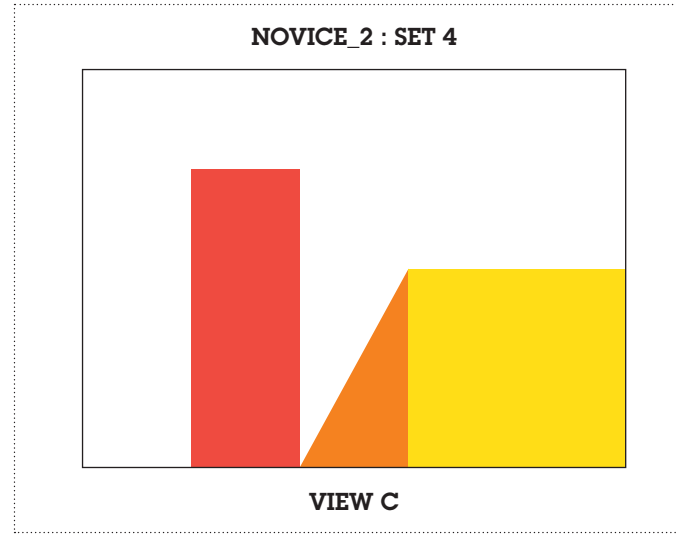

NOVICE_2 : SET 4

Print the selected set, along with background artwork (page 01), in double sided format, short edge (left), on 200gsm - 300gsm paper.

Remember to set the paper size for A4, landscape and your artwork to 100% and not fit-to-page.

Cut out along the outer line, indicated with the scissor icon.