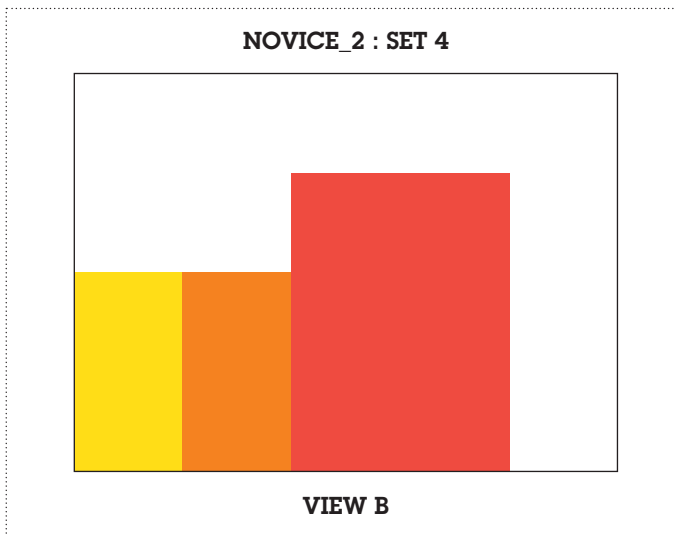

NOVICE_2 : SET 4

Print the selected set, along with background artwork (page 01), in double sided format, short edge (left), on 200gsm - 300gsm paper.

Remember to set the paper size for A4, landscape and your artwork to 100% and not fit-to-page.

Cut out along the outer line, indicated with the scissor icon.