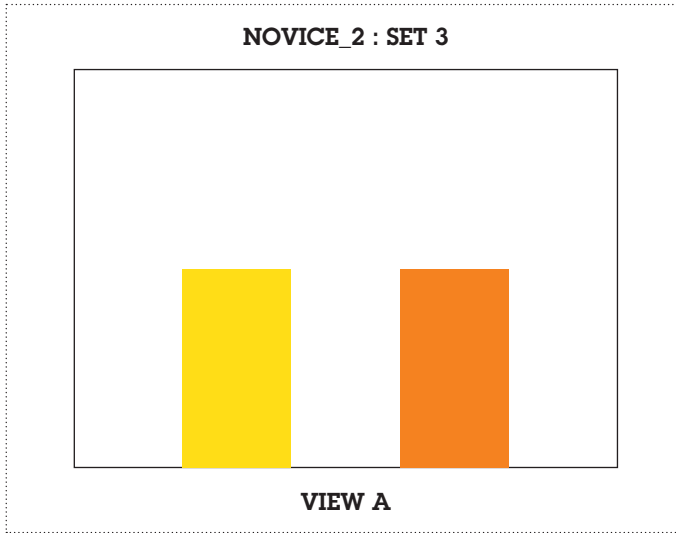

Cut out along the outer line, indicated with the scissor icon.

NOVICE_2 : SET 2

Print the selected set, along with background artwork (page 01), in double sided format, short edge (left), on 200gsm - 300gsm paper.

Remember to set the paper size for A4, landscape and your artwork to 100% and not fit-to-page.

Cut out along the outer line, indicated with the scissor icon.

NOVICE_2 : SET 3

Print the selected set, along with background artwork (page 01), in double sided format, short edge (left), on 200gsm - 300gsm paper.

Remember to set the paper size for A4, landscape and your artwork to 100% and not fit-to-page.

Cut out along the outer line, indicated with the scissor icon.

NOVICE_2 : SET 4

Print the selected set, along with background artwork (page 01), in double sided format, short edge (left), on 200gsm - 300gsm paper.