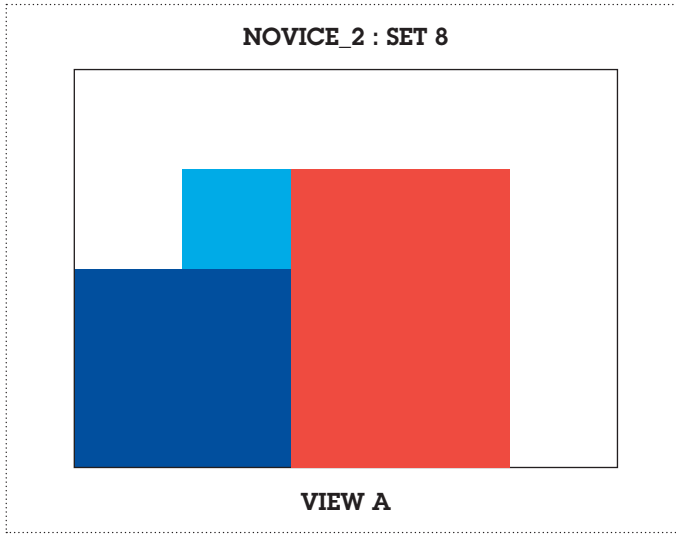

NOVICE_2 : SET 8

Print the selected set, along with background artwork (page 01), in double sided format, short edge (left), on 200gsm - 300gsm paper.

Remember to set the paper size for A4, landscape and your artwork to 100% and not fit-to-page.

Cut out along the outer line, indicated with the scissor icon.