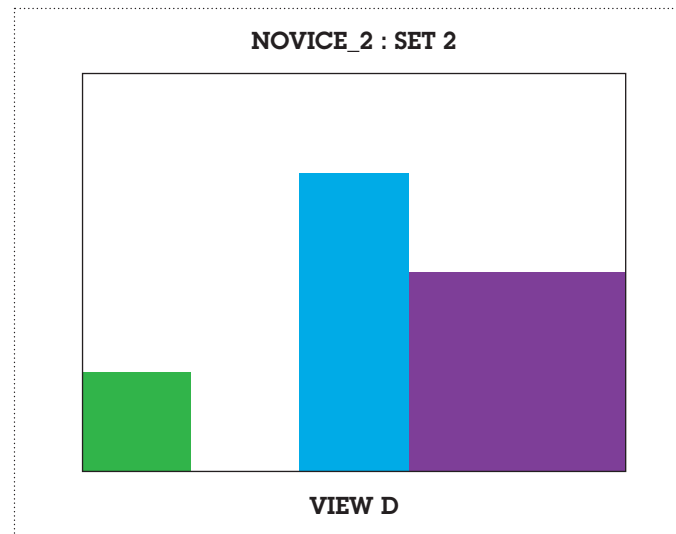

**NOVICE SETS:
V2**

NOVICE_2 : SET 1

Print the selected set, along with background artwork (page 01), in double sided format, short edge (left), on 200gsm - 300gsm paper.

Remember to set the paper size for A4, landscape and your artwork to 100% and not fit-to-page.

Cut out along the outer line, indicated with the scissor icon.

NOVICE_2 : SET 2

Print the selected set, along with background artwork (page 01), in double sided format, short edge (left), on 200gsm - 300gsm paper.

Remember to set the paper size for A4, landscape and your artwork to 100% and not fit-to-page.

Cut out along the outer line, indicated with the scissor icon.

NOVICE_2 : SET 3

Print the selected set, along with background artwork (page 01), in double sided format, short edge (left), on 200gsm - 300gsm paper.