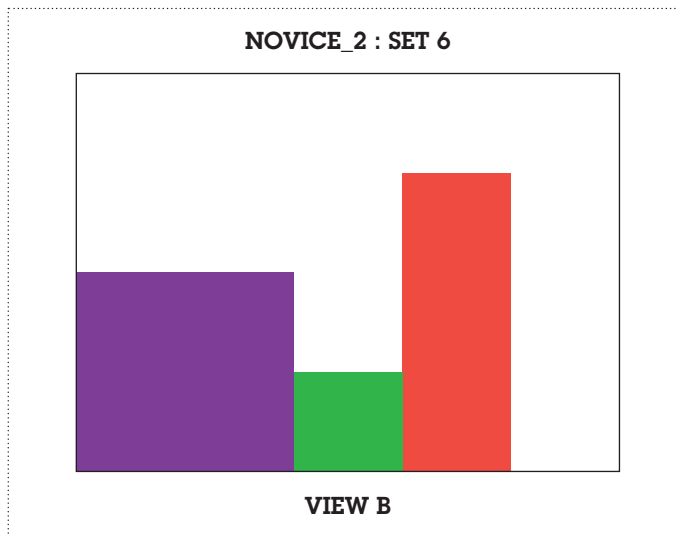

Remember to set the paper size for A4, landscape and your artwork to 100% and not fit-to-page.

Cut out along the outer line, indicated with the scissor icon.

NOVICE_2 : SET 5

Print the selected set, along with background artwork (page 01), in double sided format, short edge (left), on 200gsm - 300gsm paper.

Remember to set the paper size for A4, landscape and your artwork to 100% and not fit-to-page.

Cut out along the outer line, indicated with the scissor icon.

NOVICE_2 : SET 6

Print the selected set, along with background artwork (page 01), in double sided format, short edge (left), on 200gsm - 300gsm paper.

Remember to set the paper size for A4, landscape and your artwork to 100% and not fit-to-page.

Cut out along the outer line, indicated with the scissor icon.

NOVICE_2 : SET 7

Print the selected set, along with background artwork (page 01), in double sided format, short edge (left), on 200gsm - 300gsm paper.