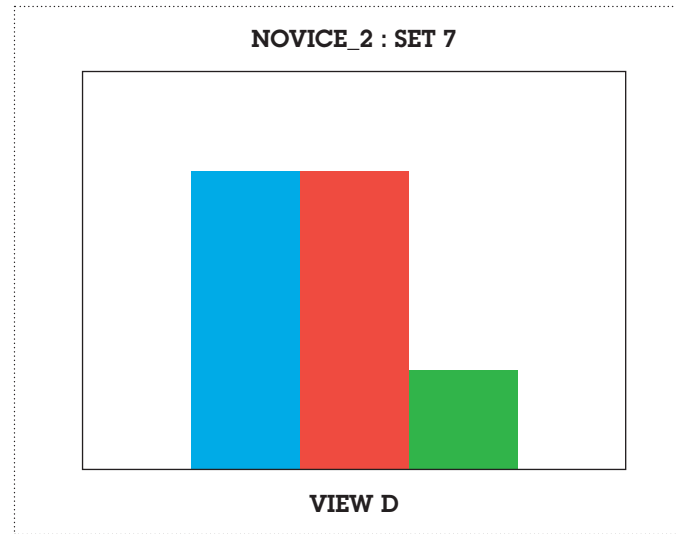

NOVICE_2 : SET 7

Print the selected set, along with background artwork (page 01), in double sided format, short edge (left), on 200gsm - 300gsm paper.

Remember to set the paper size for A4, landscape and your artwork to 100% and not fit-to-page.

Cut out along the outer line, indicated with the scissor icon.