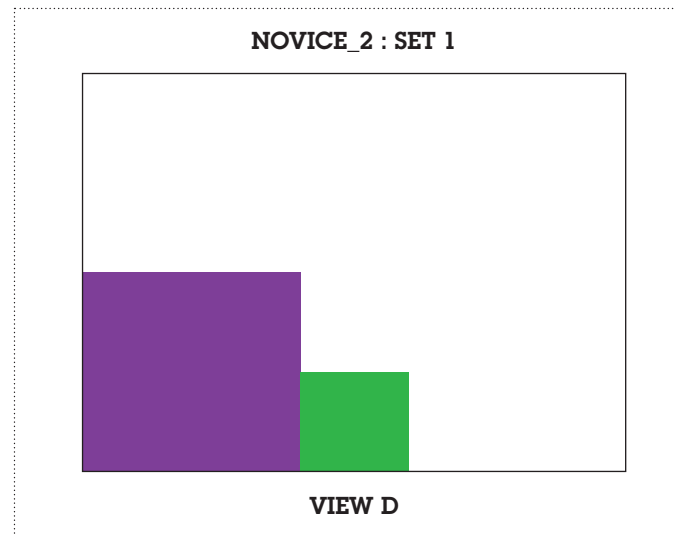

**NOVICE SETS:
V2**

NOVICE_2 : SET 1

Print the selected set, along with background artwork (page 01), in double sided format, short edge (left), on 200gsm - 300gsm paper.

Remember to set the paper size for A4, landscape and your artwork to 100% and not fit-to-page.

Cut out along the outer line, indicated with the scissor icon.

NOVICE_2 : SET 2

Print the selected set, along with background artwork (page 01), in double sided format, short edge (left), on 200gsm - 300gsm paper.

Remember to set the paper size for A4, landscape and your artwork to 100% and not fit-to-page.

Cut out along the outer line, indicated with the scissor icon.

NOVICE_2 : SET 3

Print the selected set, along with background artwork (page 01), in double sided format, short edge (left), on 200gsm - 300gsm paper.