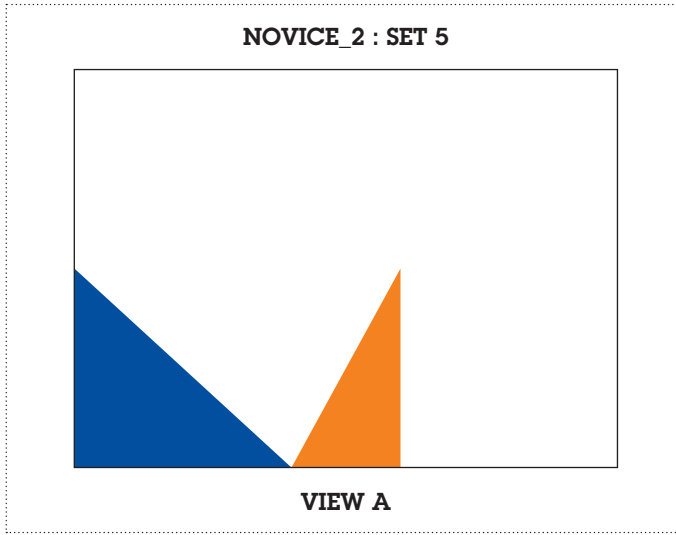

Remember to set the paper size for A4, landscape and your artwork to 100% and not fit-to-page.

Cut out along the outer line, indicated with the scissor icon.

NOVICE_2 : SET 5

Print the selected set, along with background artwork (page 01), in double sided format, short edge (left), on 200gsm - 300gsm paper.

Remember to set the paper size for A4, landscape and your artwork to 100% and not fit-to-page.

Cut out along the outer line, indicated with the scissor icon.

NOVICE_2 : SET 6

Print the selected set, along with background artwork (page 01), in double sided format, short edge (left), on 200gsm - 300gsm paper.