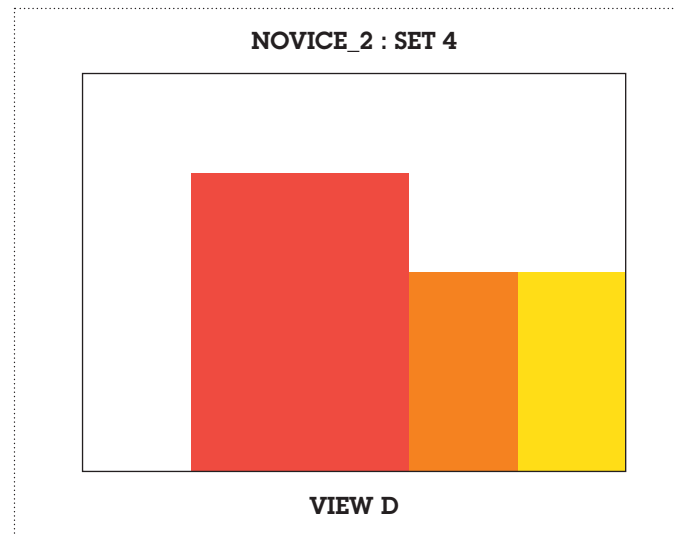

Remember to set the paper size for A4, landscape and your artwork to 100% and not fit-to-page.

Cut out along the outer line, indicated with the scissor icon.

NOVICE_2 : SET 4

Print the selected set, along with background artwork (page 01), in double sided format, short edge (left), on 200gsm - 300gsm paper.

Remember to set the paper size for A4, landscape and your artwork to 100% and not fit-to-page.

Cut out along the outer line, indicated with the scissor icon.

NOVICE_2 : SET 5

Print the selected set, along with background artwork (page 01), in double sided format, short edge (left), on 200gsm - 300gsm paper.