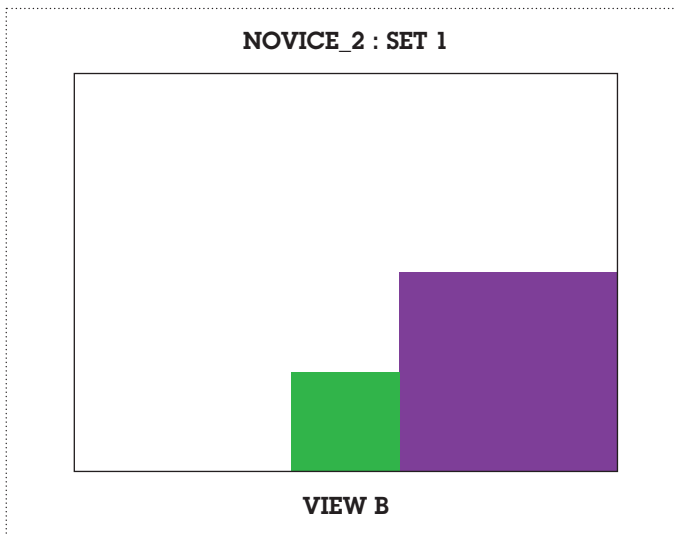

**NOVICE SETS:
V2**

NOVICE_2 : SET 1

Print the selected set, along with background artwork (page 01), in double sided format, short edge (left), on 200gsm - 300gsm paper.

Remember to set the paper size for A4, landscape and your artwork to 100% and not fit-to-page.

Cut out along the outer line, indicated with the scissor icon.

NOVICE_2 : SET 2

Print the selected set, along with background artwork (page 01), in double sided format, short edge (left), on 200gsm - 300gsm paper.

Remember to set the paper size for A4, landscape and your artwork to 100% and not fit-to-page.

Cut out along the outer line, indicated with the scissor icon.

NOVICE_2 : SET 3

Print the selected set, along with background artwork (page 01), in double sided format, short edge (left), on 200gsm - 300gsm paper.