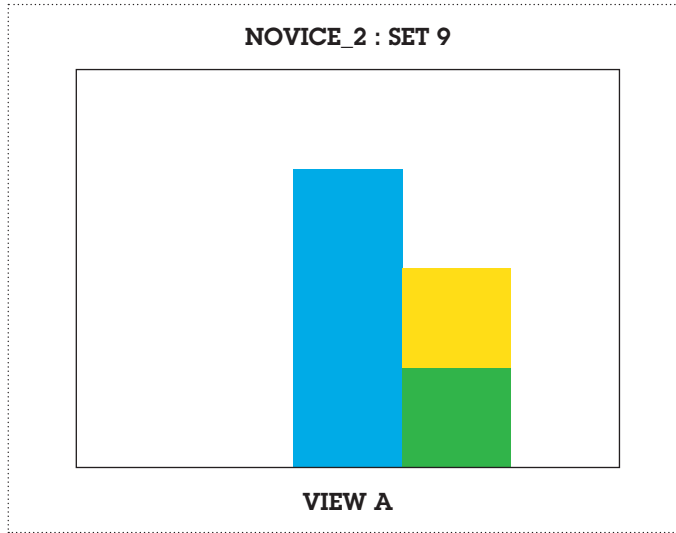

Remember to set the paper size for A4, landscape and your artwork to 100% and not fit-to-page.

Cut out along the outer line, indicated with the scissor icon.

NOVICE_2 : SET 8

Print the selected set, along with background artwork (page 01), in double sided format, short edge (left), on 200gsm - 300gsm paper.

Remember to set the paper size for A4, landscape and your artwork to 100% and not fit-to-page.

Cut out along the outer line, indicated with the scissor icon.

NOVICE_2 : SET 9

Print the selected set, along with background artwork (page 01), in double sided format, short edge (left), on 200gsm - 300gsm paper.

Remember to set the paper size for A4, landscape and your artwork to 100% and not fit-to-page.

Cut out along the outer line, indicated with the scissor icon.

NOVICE_2 : SET 10

Print the selected set, along with background artwork (page 01), in double sided format, short edge (left), on 200gsm - 300gsm paper.