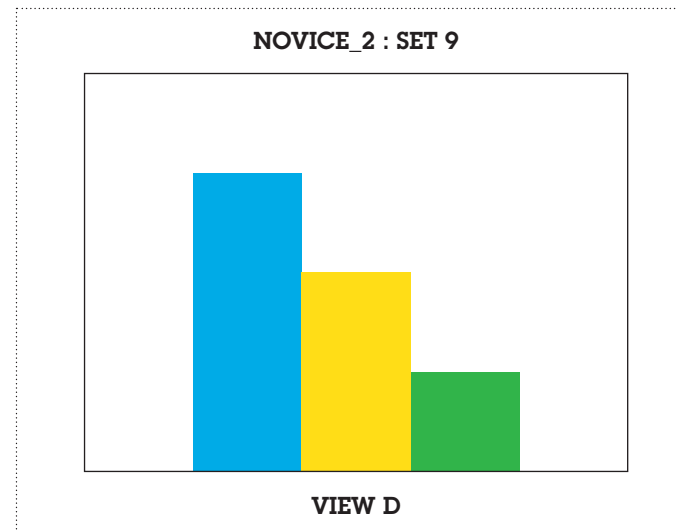

Remember to set the paper size for A4, landscape and your artwork to 100% and not fit-to-page.

Cut out along the outer line, indicated with the scissor icon.

NOVICE_2 : SET 9

Print the selected set, along with background artwork (page 01), in double sided format, short edge (left), on 200gsm - 300gsm paper.

Remember to set the paper size for A4, landscape and your artwork to 100% and not fit-to-page.

Cut out along the outer line, indicated with the scissor icon.

NOVICE_2 : SET 10

Print the selected set, along with background artwork (page 01), in double sided format, short edge (left), on 200gsm - 300gsm paper.