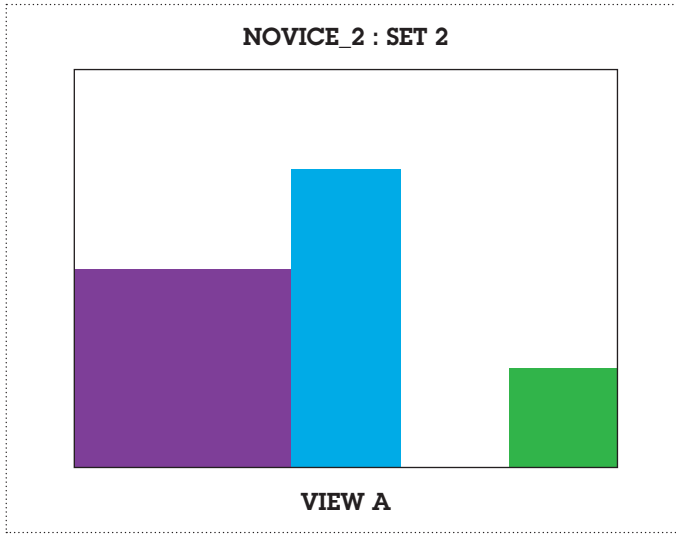

**NOVICE SETS:
V2**

NOVICE_2 : SET 1

Print the selected set, along with background artwork (page 01), in double sided format, short edge (left), on 200gsm - 300gsm paper.

Remember to set the paper size for A4, landscape and your artwork to 100% and not fit-to-page.

Cut out along the outer line, indicated with the scissor icon.

NOVICE_2 : SET 2

Print the selected set, along with background artwork (page 01), in double sided format, short edge (left), on 200gsm - 300gsm paper.

Remember to set the paper size for A4, landscape and your artwork to 100% and not fit-to-page.

Cut out along the outer line, indicated with the scissor icon.

NOVICE_2 : SET 3

Print the selected set, along with background artwork (page 01), in double sided format, short edge (left), on 200gsm - 300gsm paper.