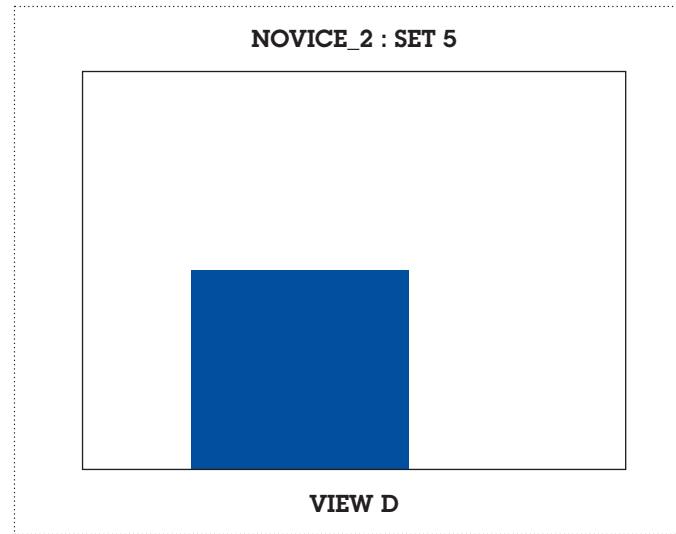

NOVICE_2 : SET 5

Print the selected set, along with background artwork (page 01), in double sided format, short edge (left), on 200gsm - 300gsm paper.

Remember to set the paper size for A4, landscape and your artwork to 100% and not fit-to-page.

Cut out along the outer line, indicated with the scissor icon.