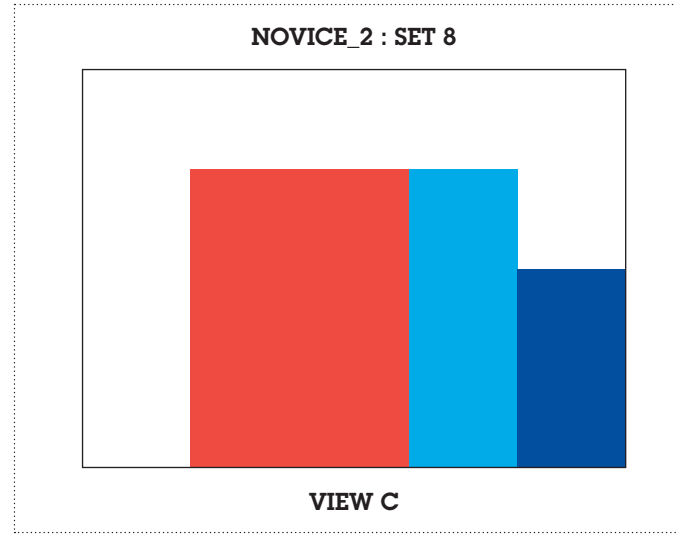

NOVICE_2 : SET 8

Print the selected set, along with background artwork (page 01), in double sided format, short edge (left), on 200gsm - 300gsm paper.

Remember to set the paper size for A4, landscape and your artwork to 100% and not fit-to-page.

Cut out along the outer line, indicated with the scissor icon.