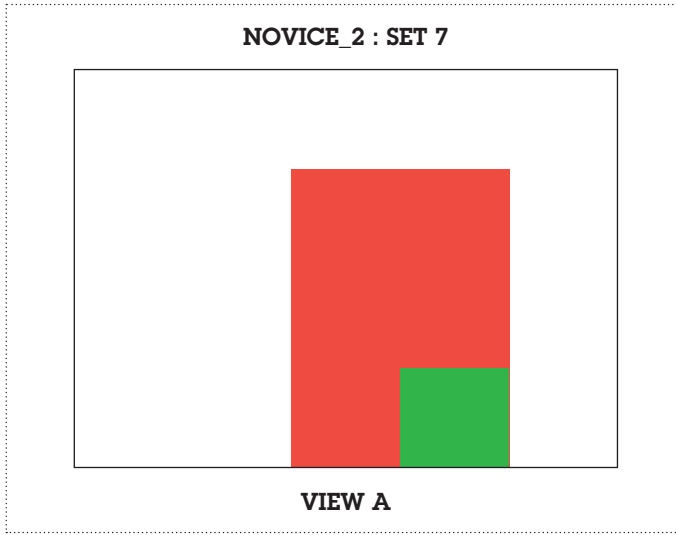

NOVICE_2 : SET 7

Print the selected set, along with background artwork (page 01), in double sided format, short edge (left), on 200gsm - 300gsm paper.

Remember to set the paper size for A4, landscape and your artwork to 100% and not fit-to-page.

Cut out along the outer line, indicated with the scissor icon.